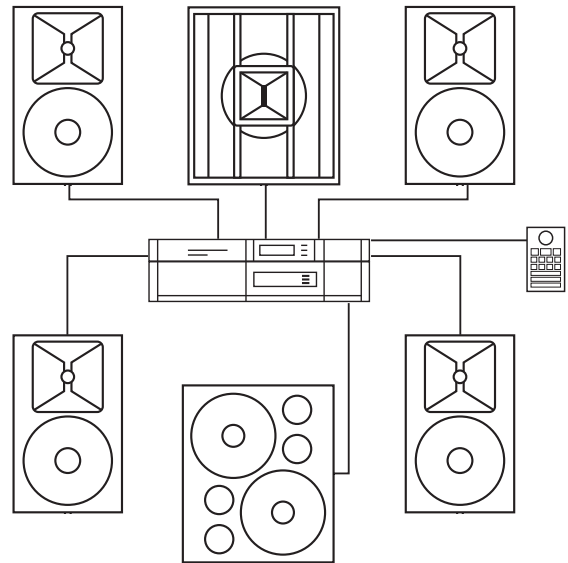

MEDIUM OUTDOOR SPORTS VENUE

SYSTEM EXAMPLE FOR WEATHER-RESISTANT AUDIO

System overview

EVF loudspeakers mounted to the press box or other infrastructure near the home and visitor bleachers. EVF subwoofer provides additional low-end support for the larger crowds on the home side.

System benefits

EVF loudspeakers provide great full-range coverage, while EVH provides controlled coverage all the way across the field to ensure the visiting team and audience is not left out.

IPX multi-channel amplifiers offer the flexibility to operate on a 70 V / 100 V system for longer cable runs, or with lower impedance for shorter runs.

SONICUE sound system software offers quick and intuitive system set up, tuning and operation, and allows users to easily save and recall presets to ensure consistency – regardless of which staff members are on duty.

ELECTRO-VOICE | LOUDSPEAKERS

4x EVF-1127D-FG (fiberglass tops)

1x EVF-2151D-FG (fiberglass sub)