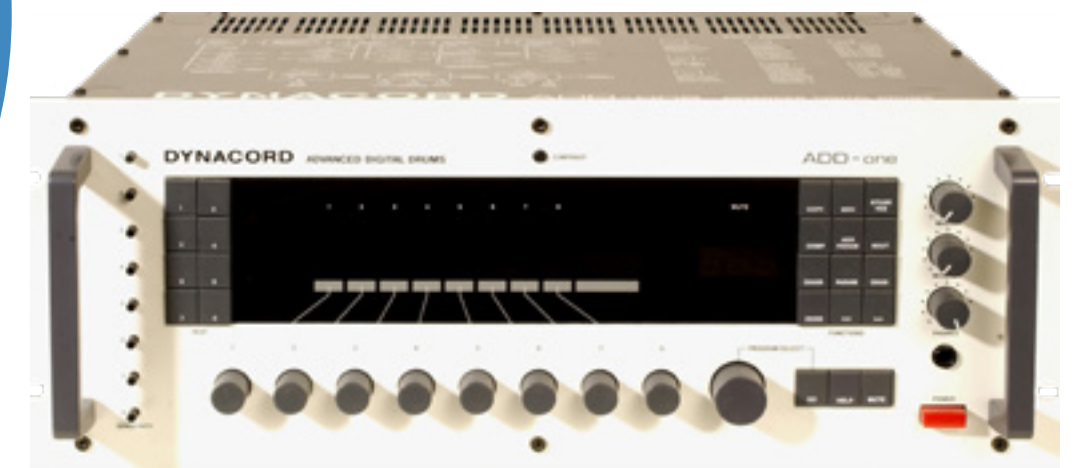

| MV28

| DA16/N

| KV10

1960s

| Cora

| Echocord Super

| Bass-King T

| Amigo

| Gigant 200

| Mosquito

1980s

| ADD-one Electronic Drum System

| PCA series

| VRS 23

| ADD-one

1990s